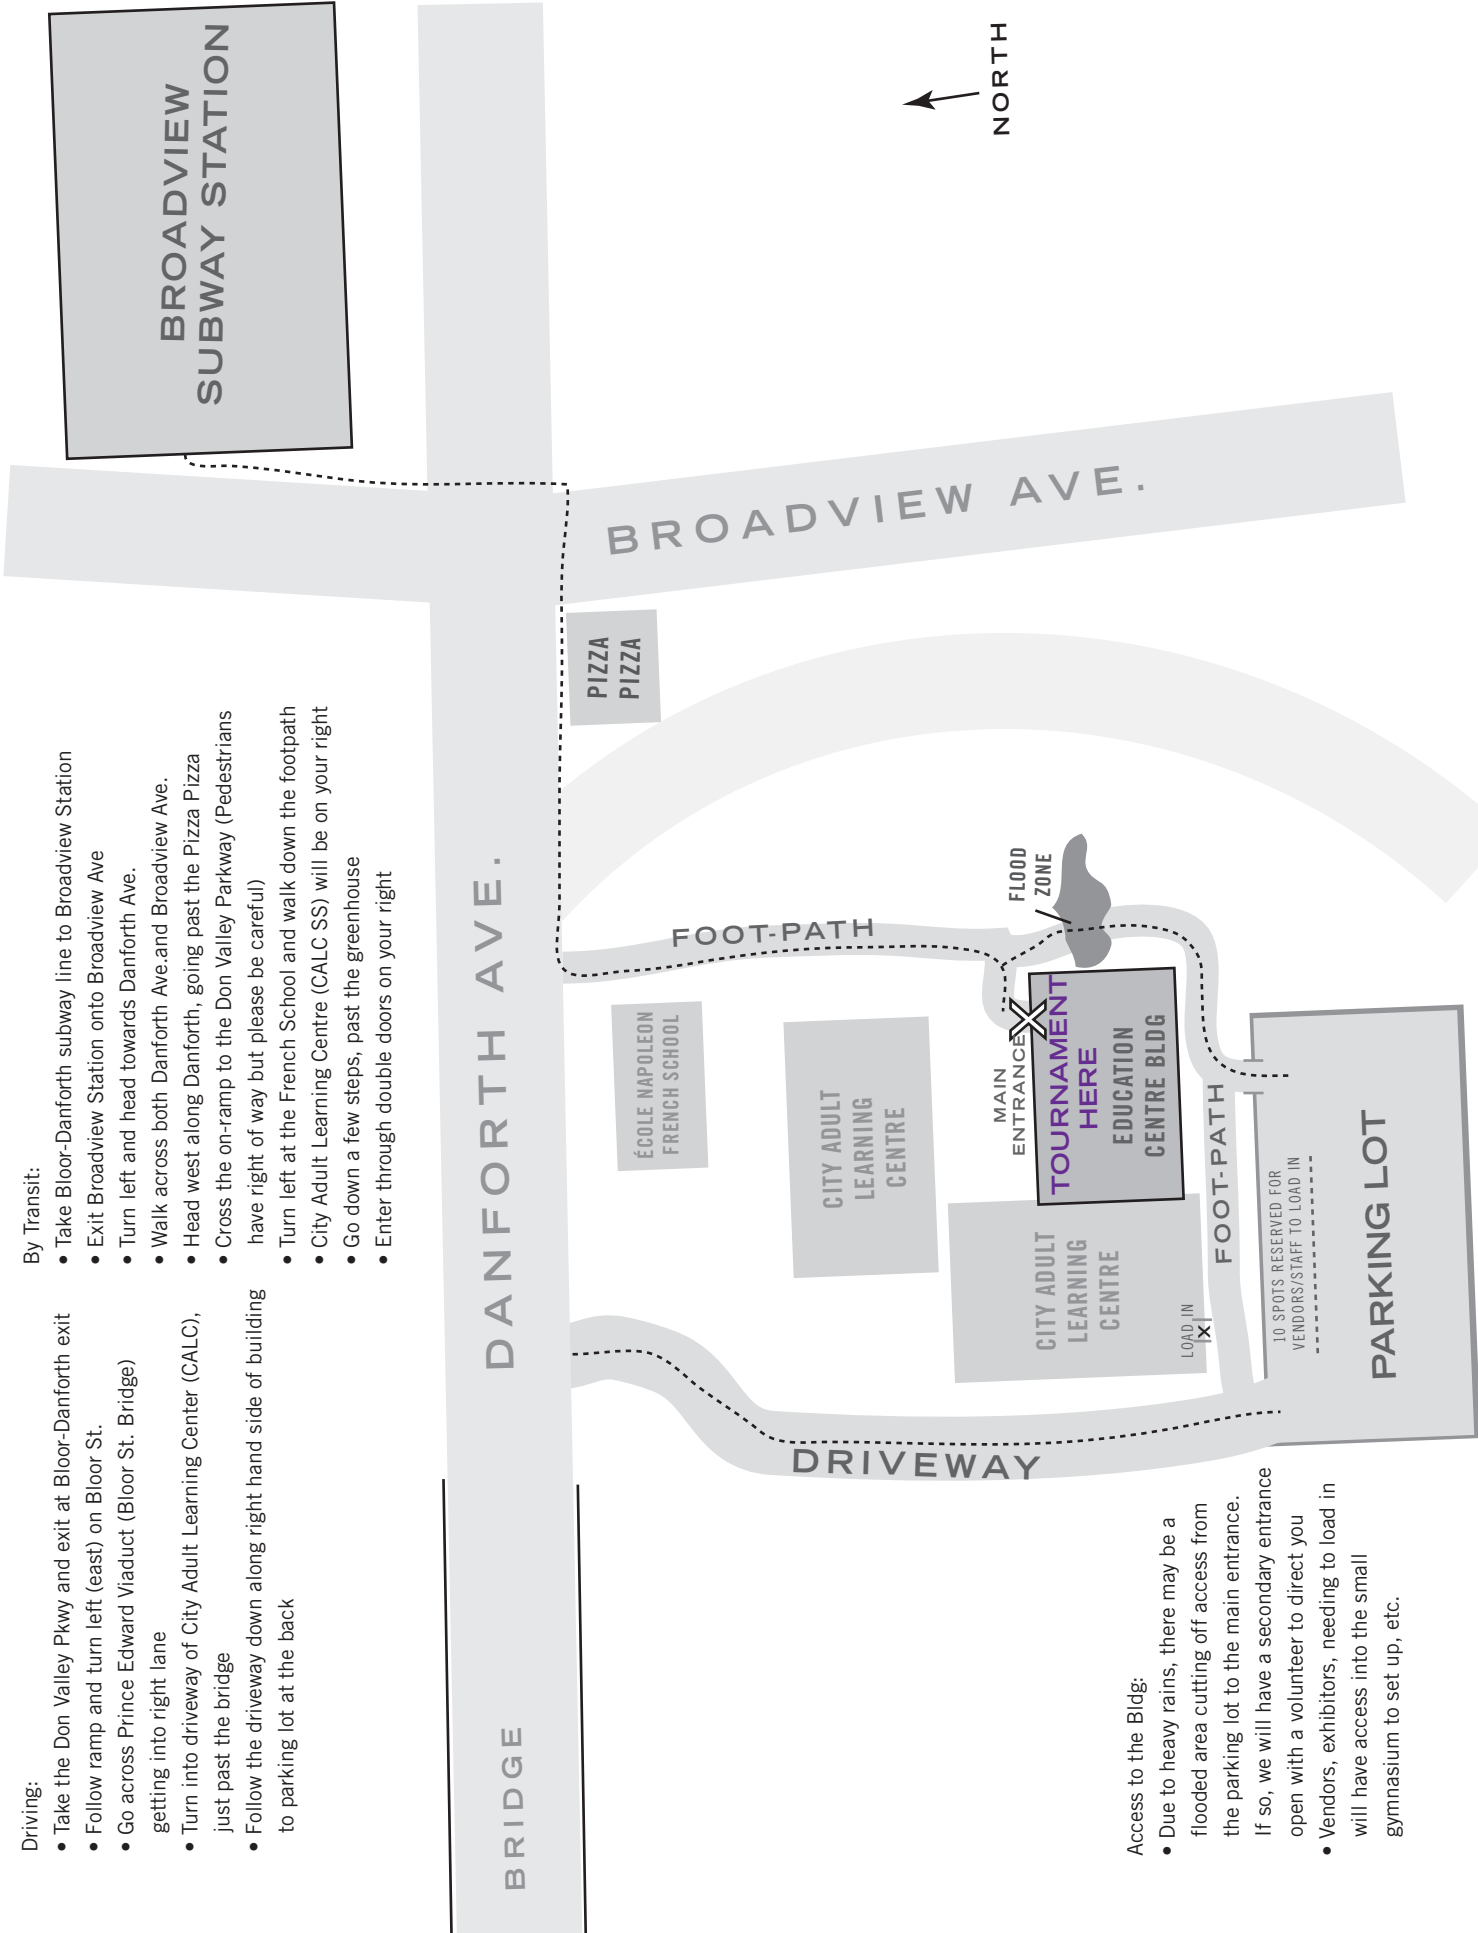

Driving:

- Take the Don Valley Pkwy and exit at Bloor-Danforth exit
- Follow ramp and turn left (east) on Bloor St.
- Go across Prince Edward Viaduct (Bloor St. Bridge) getting into right lane
- Turn into driveway of City Adult Learning Center (CALC), just past the bridge
- Follow the driveway down along right hand side of building to parking lot at the back

By Transit:

- Take Bloor-Danforth subway line to Broadview Station
- Exit Broadview Station onto Broadview Ave
- Turn left and head towards Danforth Ave.
- Walk across both Danforth Ave. and Broadview Ave.
- Head west along Danforth, going past the Pizza Pizza
- Cross the on-ramp to the Don Valley Parkway (Pedestrians have right of way but please be careful)
- Turn left at the French School and walk down the footpath
- City Adult Learning Centre (CALC SS) will be on your right
- Go down a few steps, past the greenhouse
- Enter through double doors on your right

**BROADVIEW
SUBWAY STATION**

Access to the Bldg:

- Due to heavy rains, there may be a flooded area cutting off access from the parking lot to the main entrance. If so, we will have a secondary entrance open with a volunteer to direct you
- Vendors, exhibitors, needing to load in will have access into the small gymnasium to set up, etc.